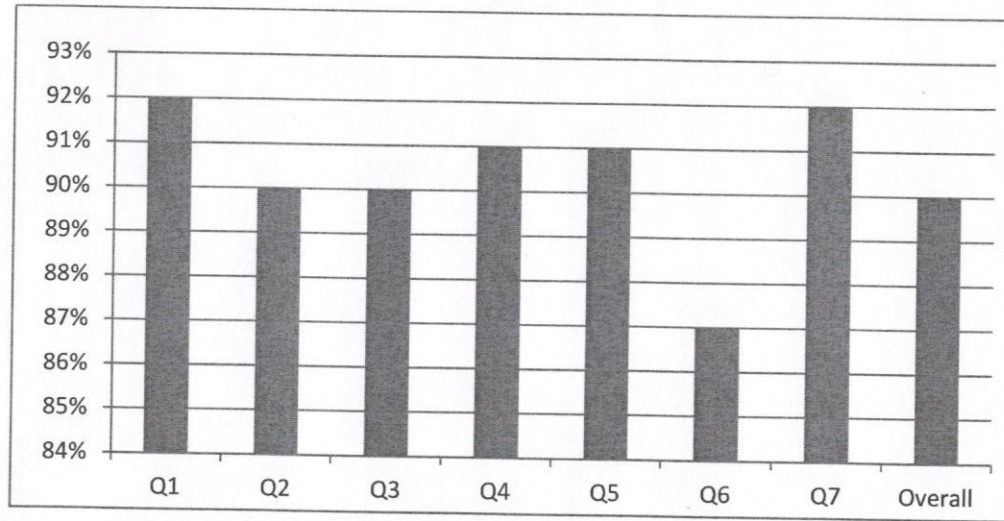

Q1	92%
Q2	90%
Q3	90%
Q4	91%
Q5	91%
Q6	87%
Q7	92%
Overall	90%

[Signature]
Principal
Sinna College of Engineering & Technology
Amravati